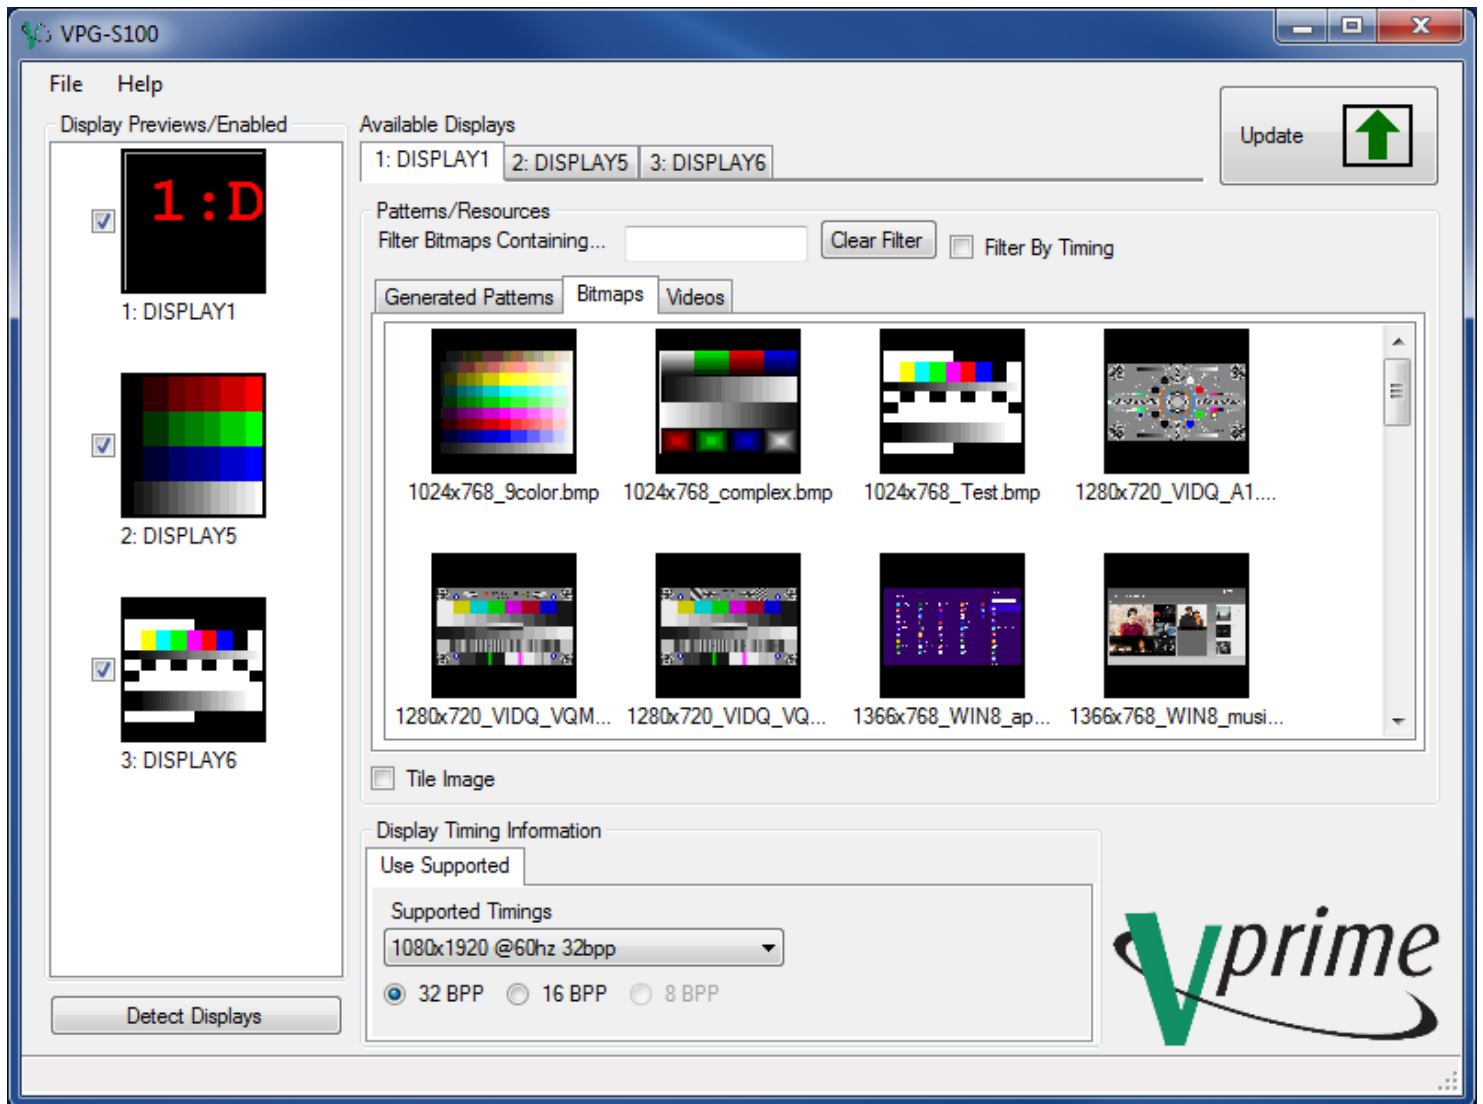

Internal Control GUI

Example with 3 displays attached with 3 different outputs