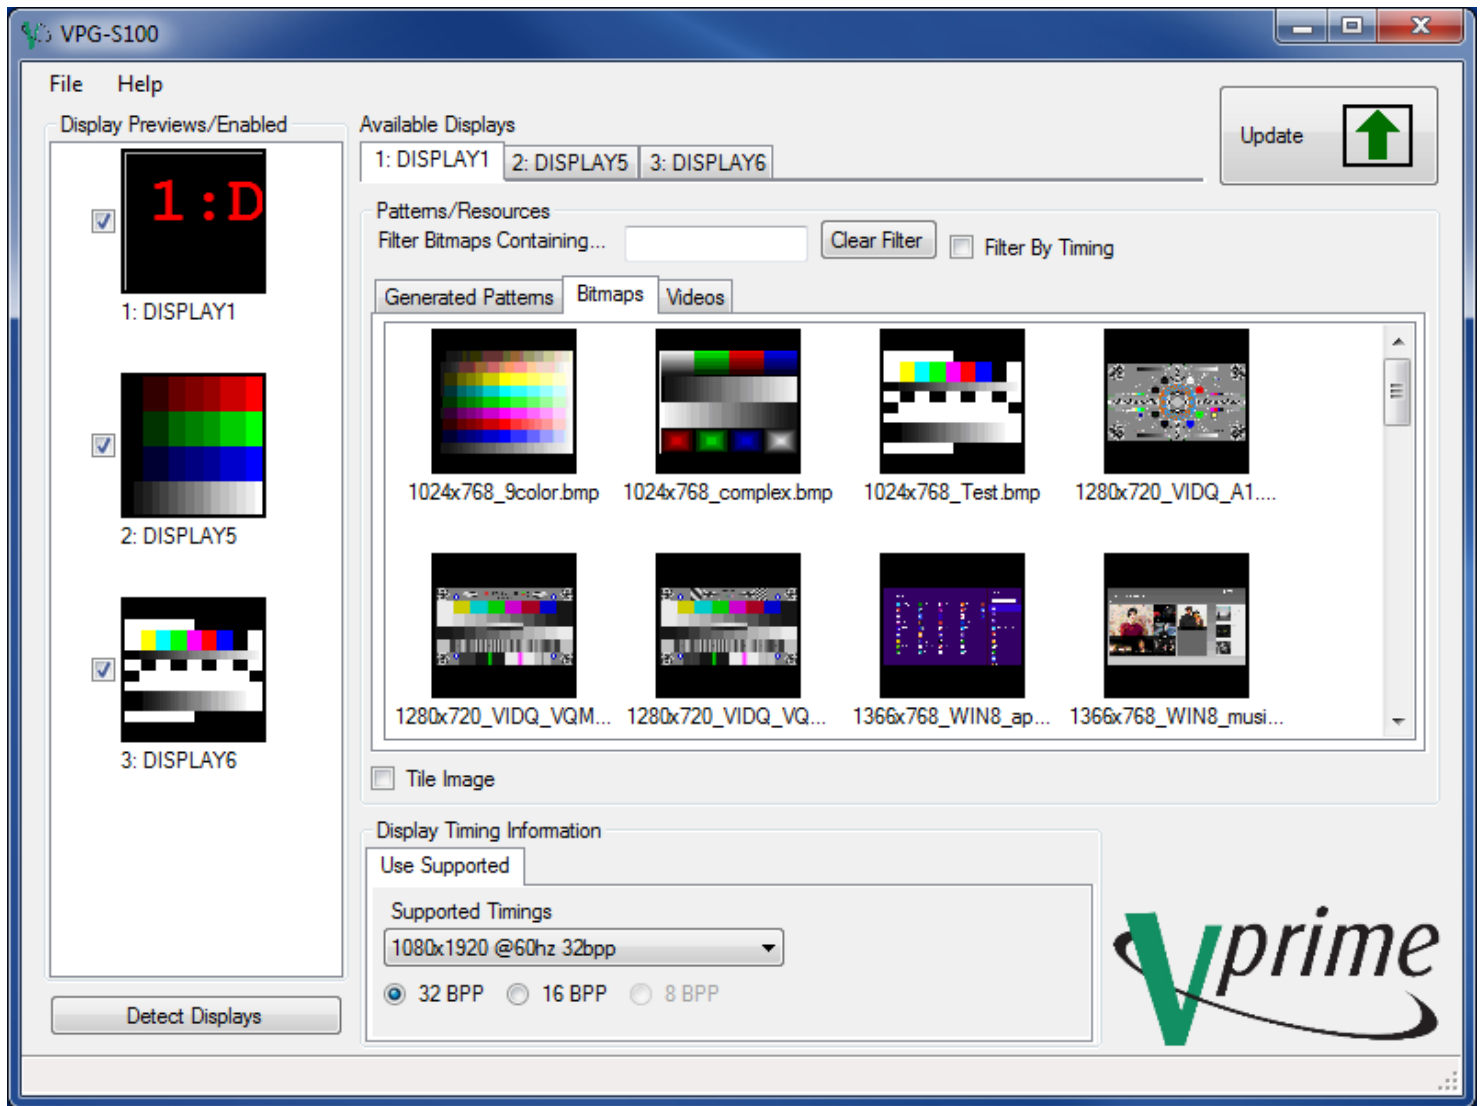

Internal Control GUI

Example with 3 displays attached with 3 different outputs