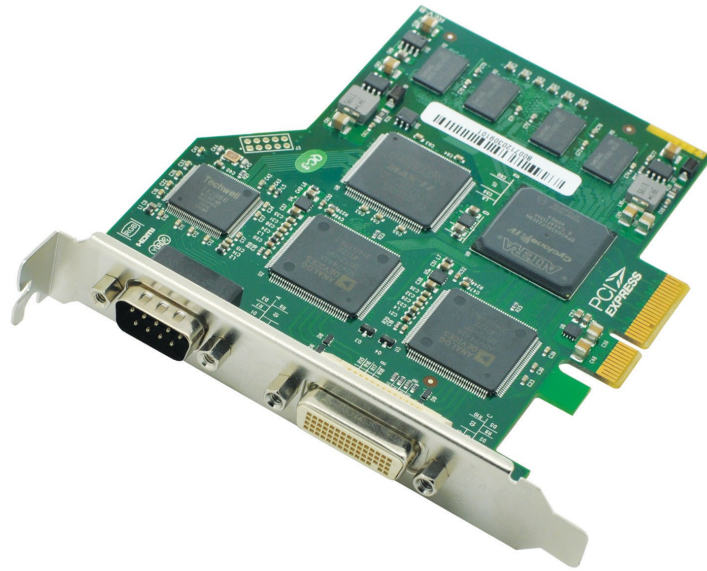

# VCC-204XE

## All-in-One HD Capture Card

- Output is real-time at full resolution and uncompressed
- Low cost and extreme high performance with a 4 lane PCIe bus
- Interfaces: HDMI, DVI,VGA, CVBS, YPbPr
- Adapters included
- Auto detects inputs
- Simultaneous capture 2 channels of 1080p video and 4 channel audio
- Compatible with VideoLAN, VideoBlaster, Window Media Encoder and more
- SDK and sample programs included
- Audio Capture